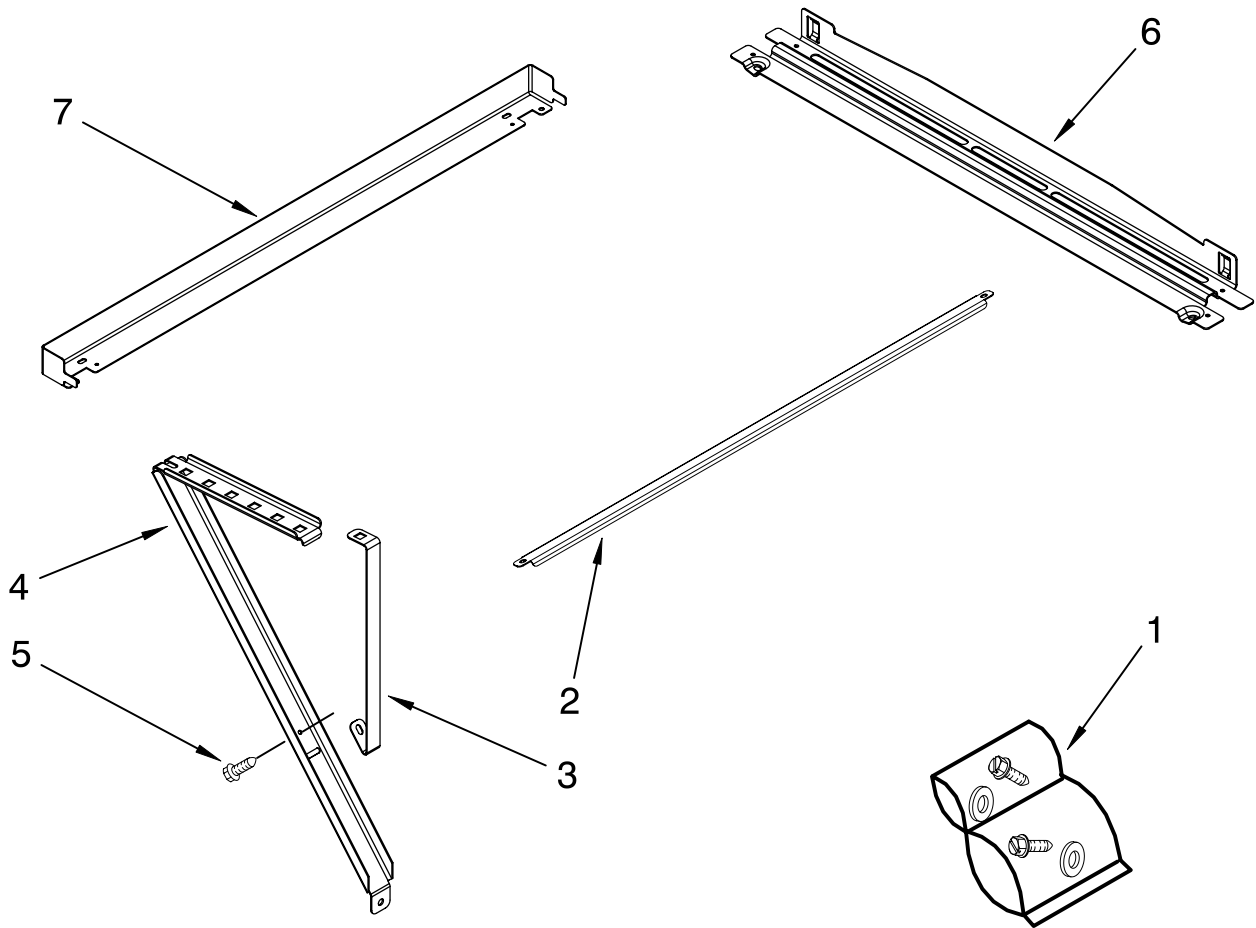

FOR ORDERING INFORMATION REFER TO PARTS PRICE LIST

CABINET PARTS

For Model: ACQ189XR1

FOR ORDERING INFORMATION REFER TO PARTS PRICE LIST

CABINET PARTS

For Model: ACQ189XR1

Illus. No.	Part No.	DESCRIPTION
1	1187194	Cabinet
2	469877	Seal, Meeting Rail
3	309112	Screw, 10-12 x .375
4	1187203	Channel, Top
5	1187530	Frame, Curtain (Right Side)
	1187531	(Left Side)
6	1168744	Screw,
7	488624	Screw, 8-15 x .375
8	1187196	Front
9	1187389	Filter
10	1187260	Louver, Vertical
11	1187259	Louver Horizontal
12	246132	Screw, 8-18 x .375
13	1187532	Curtain
14	1187169	Nameplate
15	1186156	Control, Remote
16	476180	Bag, Accessory
17	1185948	Bag, Accessory For Curtains
18	488255	Screw, Wood 8-15 x .750
19	644228	Bracket, Window Lock
20	9740848	Screw

FOR ORDERING INFORMATION REFER TO PARTS PRICE LIST

INSTALLATION PARTS

For Model: ACQ189XR1

Illus. No.	Part No.	DESCRIPTION
1	1187201	Bag, Mounting Hardware
2	1187285	Support, Center
3	1187286	Strap, Vertical (2)
4	1187202	Support, Vertical (2)
5	8533835	Screw, (2)
6	1187283	Support, Side (2)
7	1187284	Support, Back